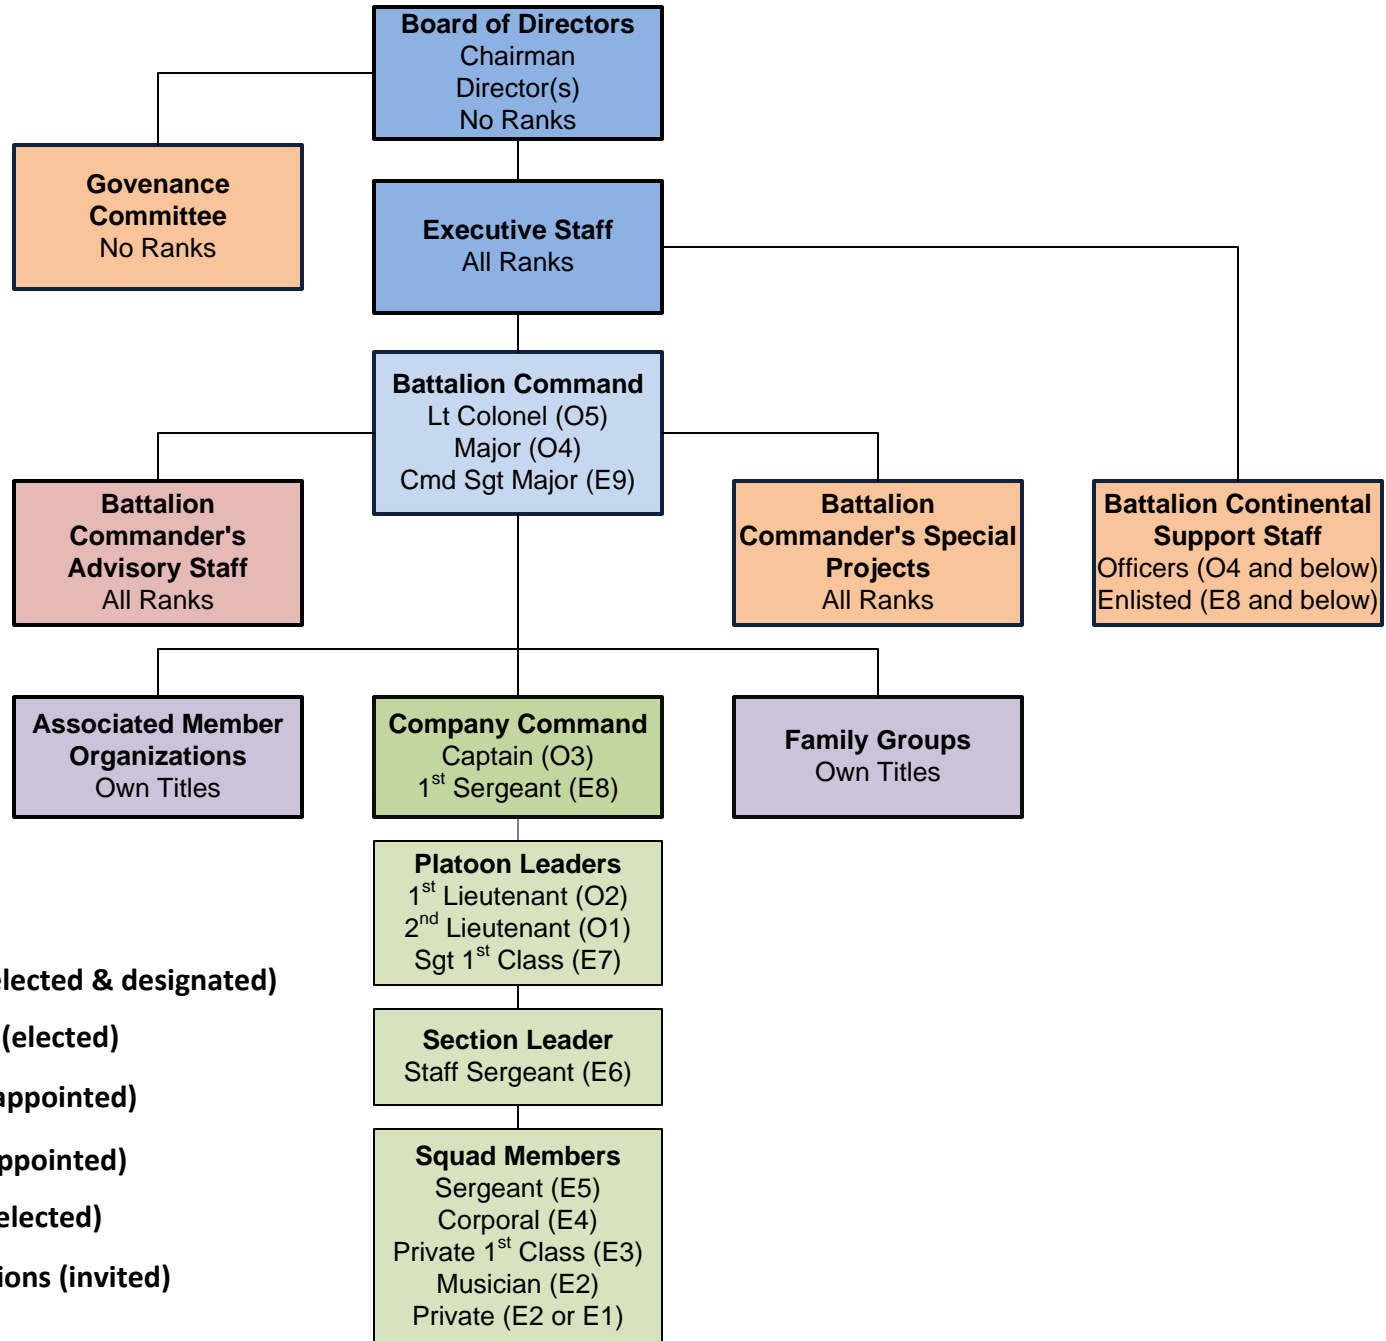

The Mormon Battalion Association

Table of Organizational Titles and Honorary Ranks

- = Battalion Leaders (elected & designated)
- = *Command Function* (elected)
- = *Advisory Function* (appointed)
- = *Support Function* (appointed)
- = *Subordinate Units* (elected)
- = *Affiliated Organizations* (invited)